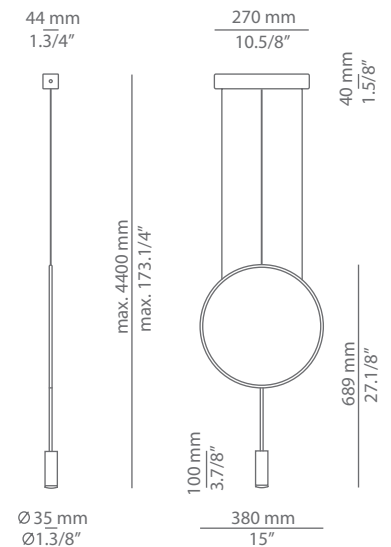

SPECIAL REQUIREMENTS

Custom versions

We offer custom plated or RAL finishes. Alternate lamping and sizes available for projects. Consult our offices.

Special instructions

ESTILUZ, S.A.
Carretera d'Ogassa, s/n
17860 Sant Joan de les Abadesses
T+34 972 720 125
F+34 972 720 796

estiluz@estiluz.com
www.estiluz.com