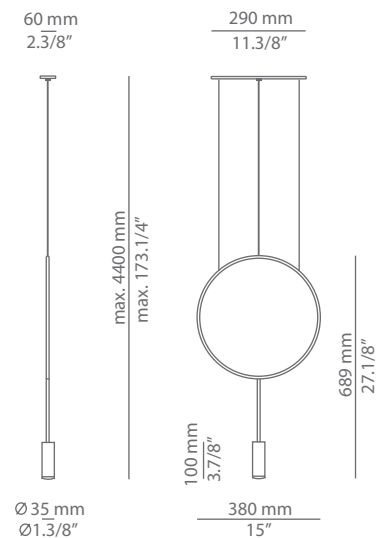

SPECIAL REQUIREMENTS

Custom versions

We offer custom plated or RAL finishes. Alternate lamping and sizes available for projects. Consult our offices.

Special instructions